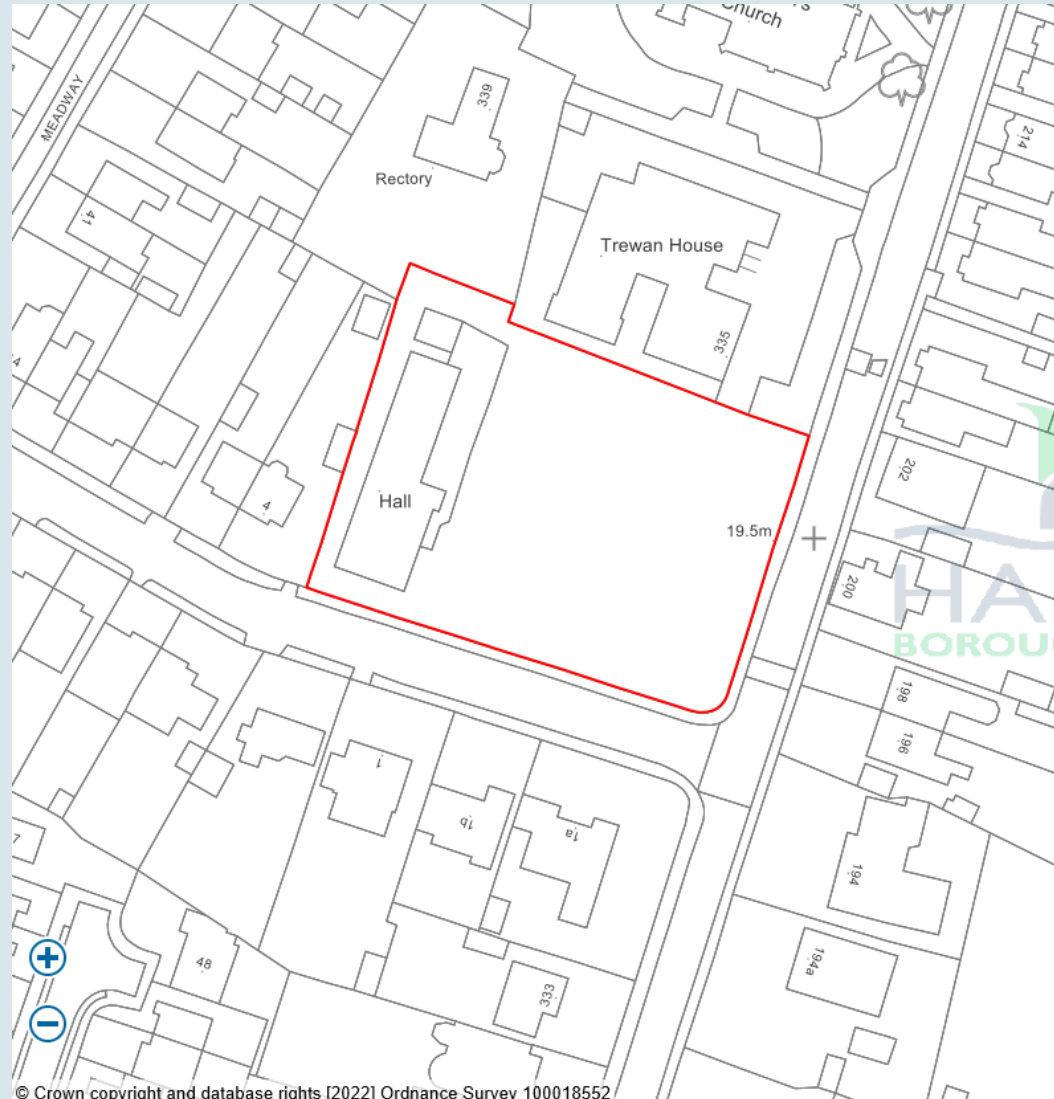

© Crown copyright and database rights (2022) Ordnance Survey 100018552

North Elevation

Proposed Rowing Boathouse

West Elevation

Proposed Rowing Boathouse

East Elevation