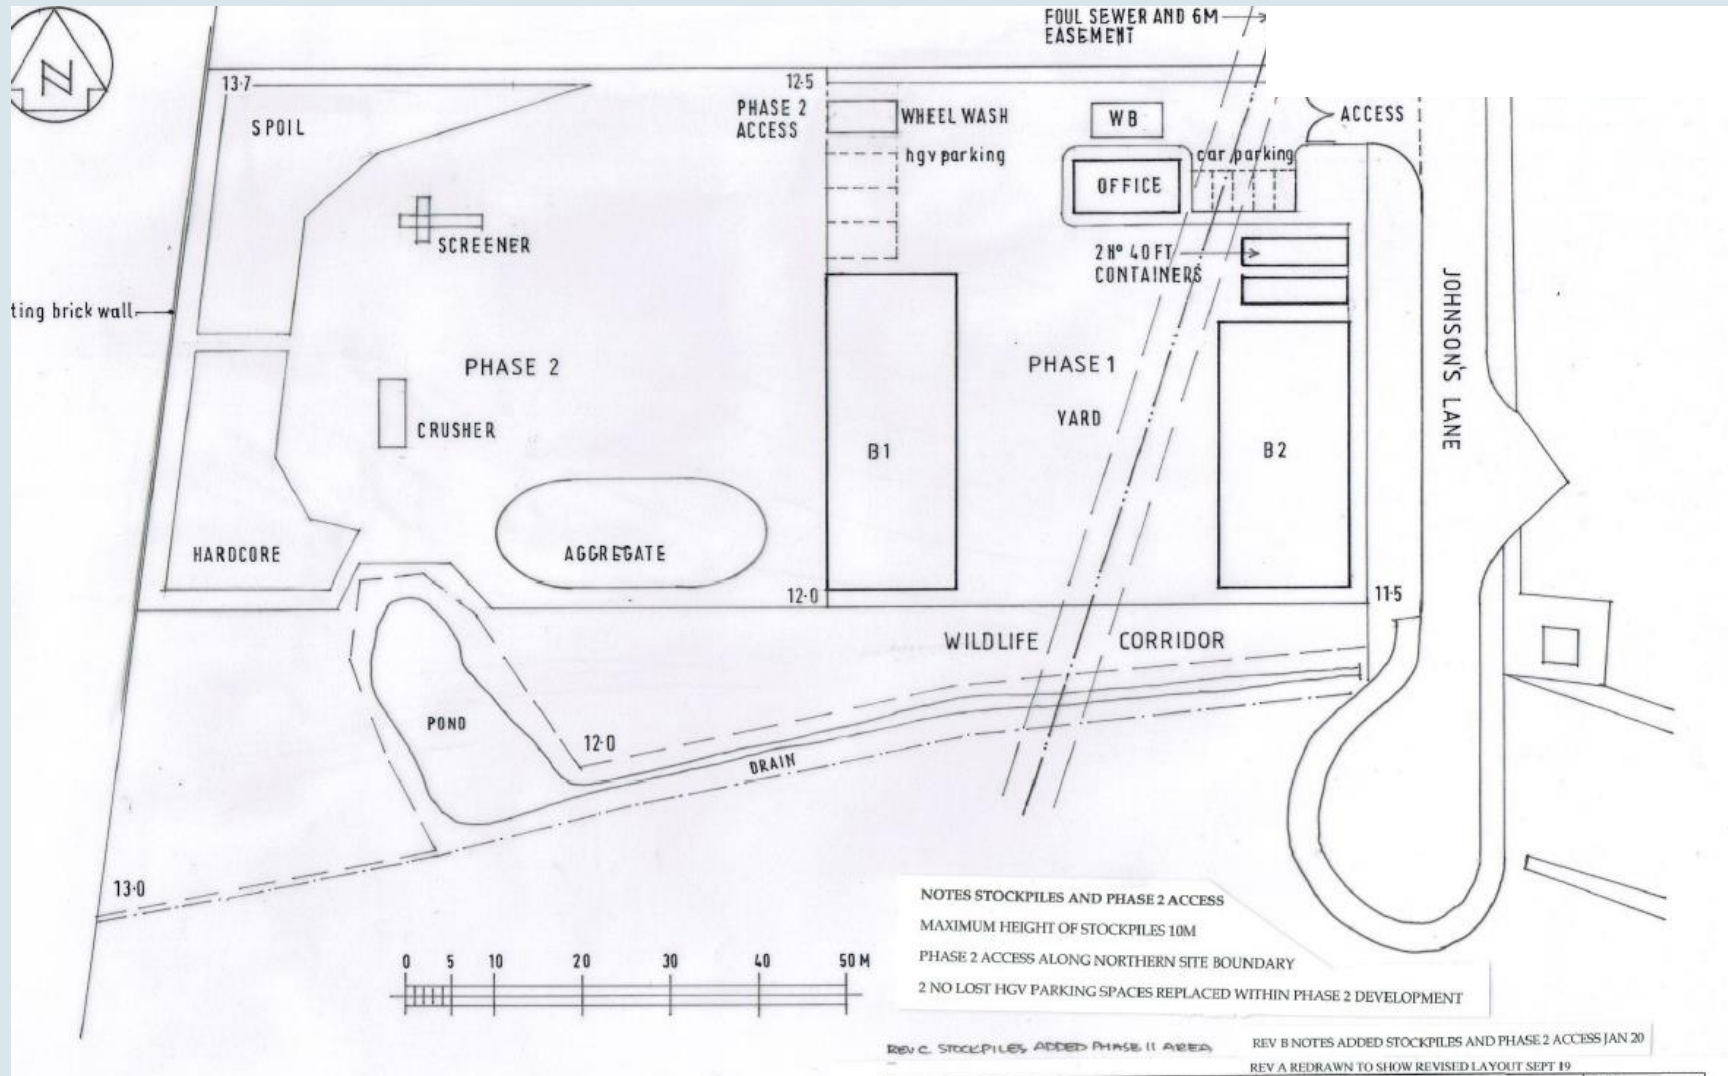

© Crown copyright and database rights (2022) Ordnance Survey 100018552

North Elevation

Proposed Rowing Boathouse

West Elevation

Proposed Rowing Boathouse

East Elevation