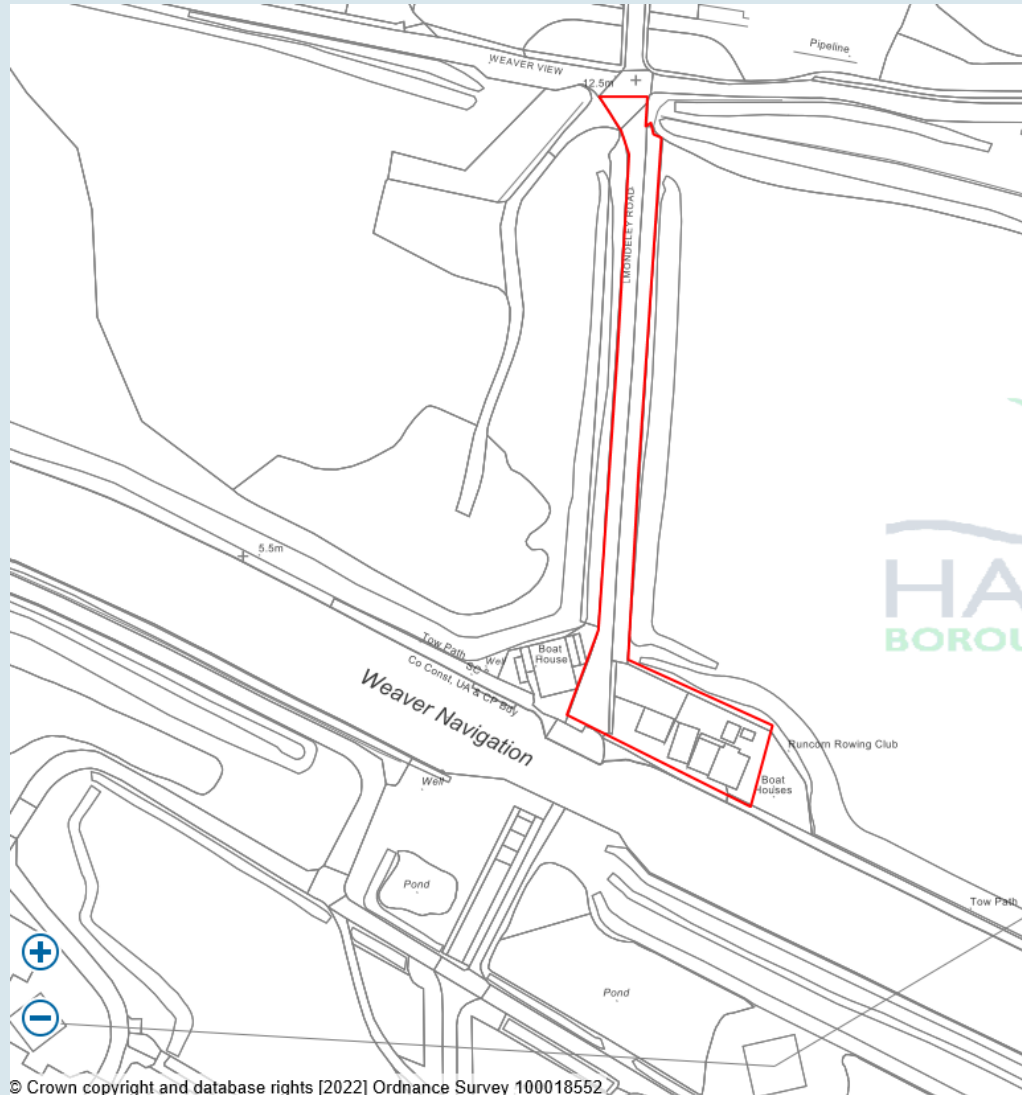

© Crown copyright and database rights (2022) Ordnance Survey 100018552

North Elevation

Proposed Rowing Boathouse

West Elevation

Proposed Rowing Boathouse

East Elevation